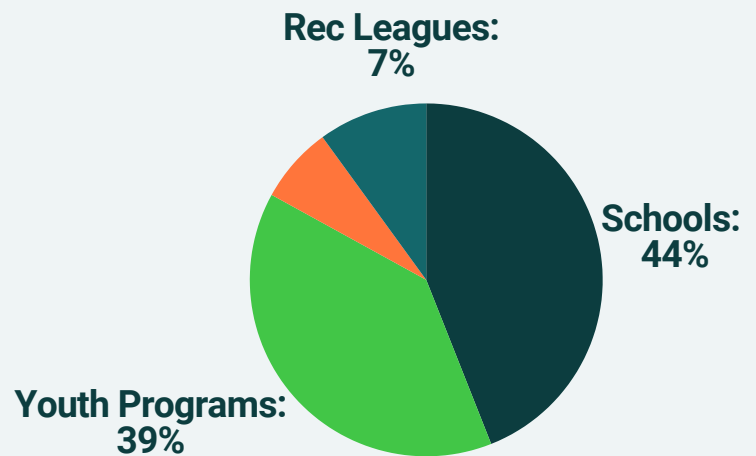

2024 BY THE NUMBERS

\$1,226,634

worth of sports equipment **collected**

\$1,086,070

worth of sports equipment **distributed**

Programs Served

281

total programs impacted

113

new programs reached

2024 Impact

99%

report increased participation

99%

report an ability to reallocate funds

65%