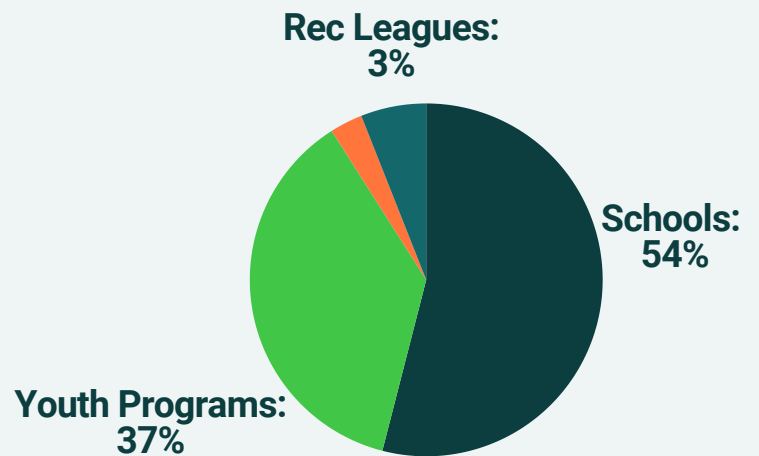

Programs Served

328

total programs impacted

67

new programs reached